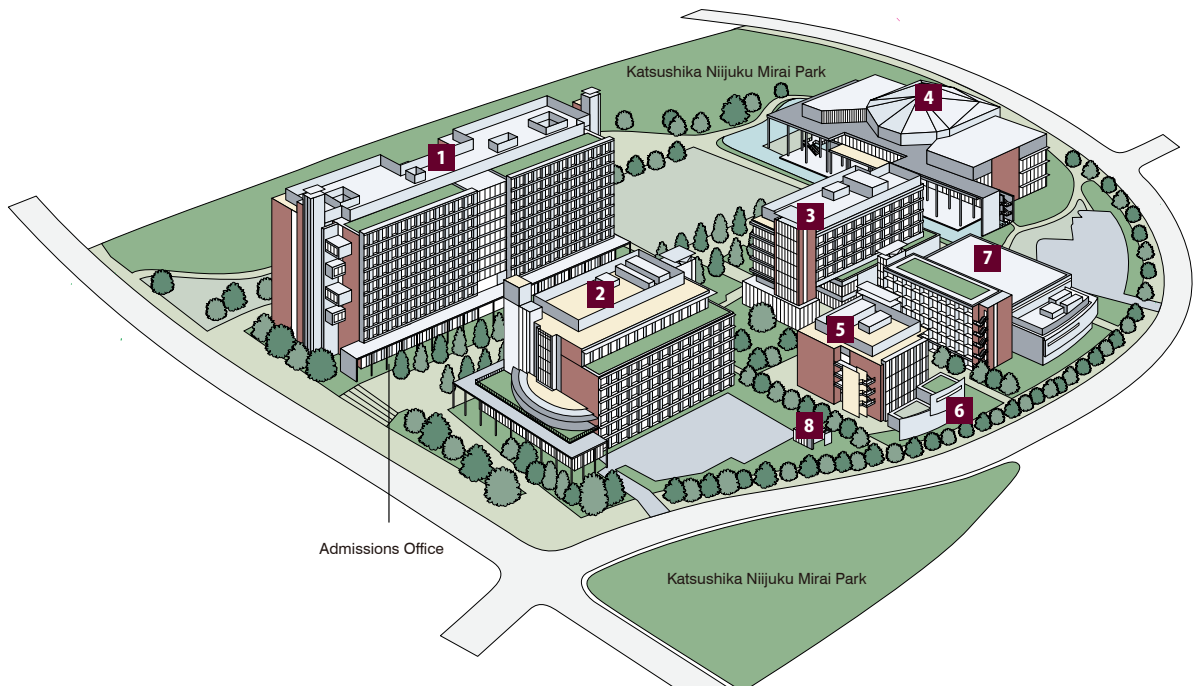

CAMPUS MAP

- 1 Research Labs Building
- 2 Lecture Hall Building
- 3 Management Building
- 4 Library
- 5 Laboratories No.1
- 6 Laboratories No.2
- 7 Gymnasium
- 8 Greenhouse