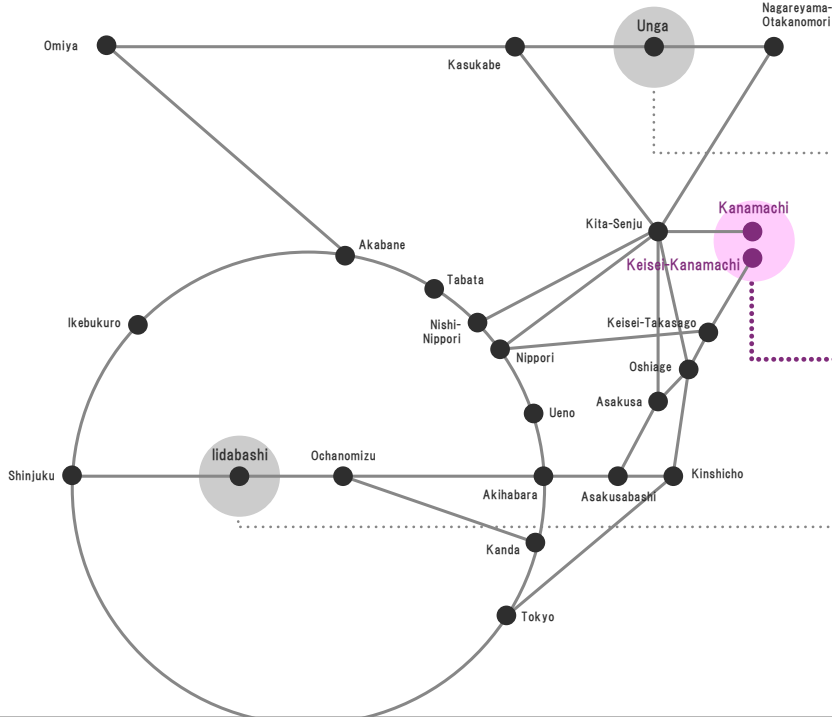

ACCESS MAP

Noda Campus

2641 Yamazaki, Noda-shi,
Chiba Prefecture 278-8510

Katsushika Campus

6-3-1 Nijjuku, Katsushika-ku,
Tokyo 125-8585

Kagurazaka Campus

1-3 Kagurazaka, Shinjuku-ku,
Tokyo 162-8601

■ From Narita Airport

Take the Keisei Main Line to Keisei-Takasago Station. Transfer to the Keisei Kanamachi Line and take it to Keisei-Kanamachi Station.
Travel time : about 1 hour 29 minutes.

■ From Haneda Airport

Take the Tokyo Monorail to Hamamatsucho Station. Transfer to the JR Yamanote Line / Keihin-Tohoku Line and take it to Nishi-Nippori Station. Transfer to the Tokyo Metro Chiyoda Line and take it to Kanamachi Station. Travel time : about 1 hour 14 minutes.

Take the Keiiky Line to Sengakuji Station. Transfer to the Asakusa Line and take it to Keisei-Takasago Station (via Oshiage Station). Transfer to the Keisei Kanamachi Line and take it to Keisei-Kanamachi Station. Travel time : about 1 hour 15 minutes.

■ From Tokyo Station

Take the JR Yamanote Line / Keihin-Tohoku Line to Nishi-Nippori Station. Transfer to the Tokyo Metro Chiyoda Line and take it to Kanamachi Station.
Travel time : about 33 minutes.

■ From Shinjuku Station

Take the JR Yamanote Line to Nishi-Nippori Station. Transfer to the Tokyo Metro Chiyoda Line and take it to Kanamachi Station.
Travel time : about 40 minutes.